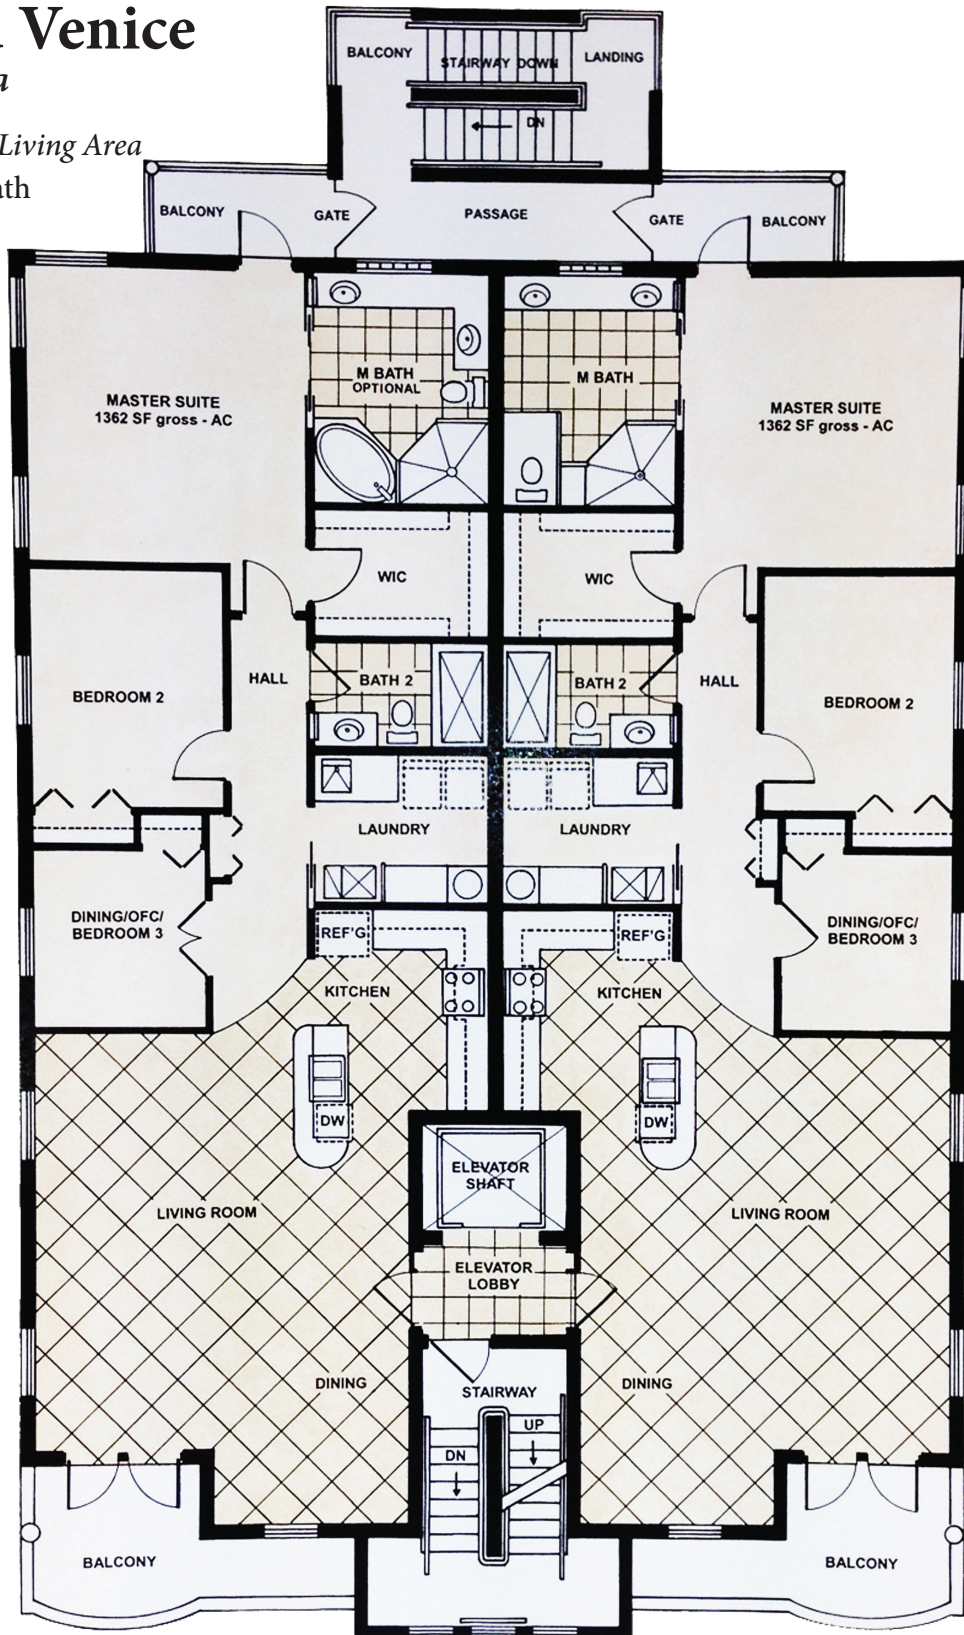

Chateau Venice

Venice, Florida

Approx. 1,827 of Living Area

3 Bedrooms/2 Bath

Located across the street from the Venice Beach.

Chateau Venice | 780 West Venice Ave. | Venice, FL 34285

Phone: (941) 921-2480 | Email: robertsg@bamboohomes.com