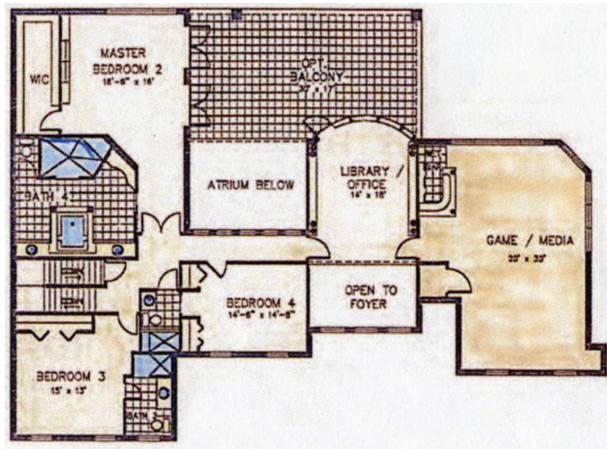

© 2010 Bamboo Development, Inc.

LIGHTKEEPER	Sq. Ft.
1 st Floor Living	2,844
2 nd Floor Living	2,548
TOTAL LIVING	5,392
2 nd Floor Balcony	486
Entry	149
Motorhouse	2,844
Open Atrium	234
Covered Lanai	469
TOTAL Sq. Ft.	9,574